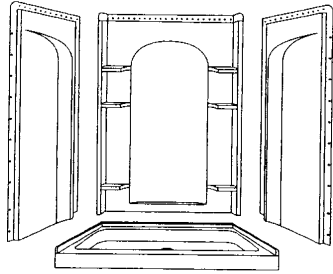

Code#	Description	Mfg#

Ensemble 48" Curve Alcove Shower

48" x 34" x 75-3/4". Alcove Shower Unit consists of receptor, two end walls and back wall. Features convenient shelving on back wall. Tongue-and-groove "snap-together" installation - no caulk required.

142-0650	White	72220100-0

Ensemble 48" Tile Alcove Shower

48" x 34" x 75-3/4". Alcove Shower Unit consists of receptor, two simulated tile end walls and simulated tile back wall. Features realistic 6" x 6" tile pattern and convenient shelving on back wall. Tongue-and-groove "snap-together" installation - some 100% silicone sealant is required to finish installation. CSA certified.

142-0648	White	72120100-0

Ensemble 32" Curve Bath/Shower

60" x 32" x 74". Alcove Shower Unit consists of 18" deep bath with 2" wainscot/tile ledge, two end walls and back wall. Features convenient shelving on back wall. Tongue-and-groove "snap-together" installation - some 100% silicone sealant is required to finish installation. Includes tub liner to protect bath during installation. CSA certified.

142-0670	White - Left Drain	71220110-0
142-0675	White - Right Drain	71220120-0

Ensemble 36" Bath/Shower

60" x 36" x 72". Bath/Shower Unit consists of 16" deep oval bath, two simulated tile end walls and simulated tile back wall. Features realistic 6" x 6" tile pattern and convenient shelving on back wall. Tongue-and-groove "snap-together" installation - no caulk required. Includes tub liner to protect bath during installation.

Bath/Shower		
142-0700	White - Left Hand	71100110-0
142-0705	White - Right Hand	71100120-0

Accord 36" Alcove Shower