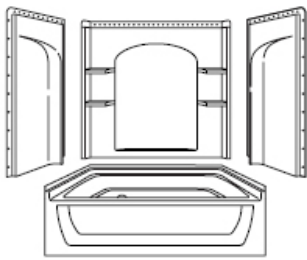

76220120

Mfg.# Description Code#

Ensemble 32" Whirlpool Curve Bath/Shower

60" x 36" x 74". Whirlpool Bath/Shower Unit with four fully adjustable jets on the back (color-matched and factory-installed), air switch actuator, 1-1/4hp pre-mounted pump and front access panel for easy access to system. UL listed.

Unit consists of 18" deep bath, with 2" wainscot/tile ledge, two end walls and back wall. Features convenient shelving on back wall. Tongue-and-groove "snap-together" installation - some 100% silicone sealant is required to finish installation. Includes tub liner to protect bath during installation.

Whirlpool Bath Only

142-8250	White - Drain at Left	76220110-0
142-8260	White - Drain at Right	76220120-0

Complete Wall Set

142-8210	White	71224100-0

Accord 30" Smooth Bath/Shower

60" x 30" x 72" bath/shower unit. Unit consists of 15" deep bath, two end walls and back wall. Features convenient shelving on back wall. Pivot "snap together" installation - no sealant or caulk required in the seams. Includes tub liner to protect bath during installation. Conforms to CSA B45 National Consensus Standards.

142-1600	White - Drain at Left	71240110-0
142-1610	White - Drain at Right	71240120-0

Ensemble 42" Bath/Shower

60" x 42" x 72". Bath/Shower Unit consists of 16" deep oval bath, two simulated tile end walls and simulated tile back wall. Features realistic 6" x 6" tile pattern and convenient shelving on back wall. Tongue-and-groove "snap-together" installation - some 100% silicone sealant is required to finish installation. Includes tub liner to protect bath during installation. CSA certified.

Bath/Shower

142-0660	White - Drain at Left	71110110-0
142-0665	White - Drain at Right	71110120-0

Acclaim Tub/Shower