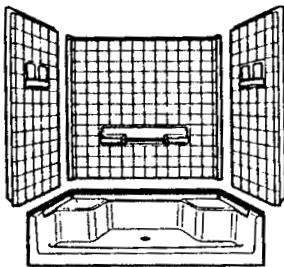

STERLING
A KOHLER COMPANY

OC-SS-60

Sterling Vikrell Fiberglass Modules

Code#	Description	Mfg#

Intrigue Neo-Angle Shower

38" x 38" x 78-7/8". Neo-Angle Shower consists of receptor and two end walls. Features realistic tile pattern on walls and three convenient shelving in corner column. Tongue-and-groove "snap-together" installation - no caulk required.

142-0900	White	72040100-0

Advantage Swirl Gloss Shower Stall

32" x 34-1/2" x 73-1/4". The 32" shower stall is a unit consisting of four pieces: base and an interlocking wall surround (back and two endwalls). A toiletry shelf is molded into the backwall. The 32" shower stall features easy care swirl gloss finish. The base has easy cleaning non-skid floor. The base can be set with the Vikrell wall surround or other wall surround systems.

Shower		OC-S-32
142-0010	White	62010100-0

Advantage Swirl Gloss Seated Shower Stall

48" x 34" x 73-1/4". The 48" seated shower stall is a unit consisting of four pieces: base with two molded seats and an interlocking backwall and two endwalls. An 18" grab bar is mounted between two molded toiletry shelves. The shower stall features and easy care swirl gloss finish, and has easy cleaning non-skid floor for bather safety.

Seated Shower		OC-SS-48
142-0145	White	62030100-0

Series 6204 60" Seated Shower

60" x 34" x 76". Unit consists of four pieces: Seated unit consists of base (with two molded seats), two end walls, and back wall; with swirl gloss finish. Assembles without the need for caulk or grout for a water tight seal. Four convenient toiletry shelves and 18" towel bar provide storage for toiletries, soap and accessories.

Seated Shower		OC-SS-60
142-0150	White	62040100-0

Swirl Gloss with Tile Wall Surround