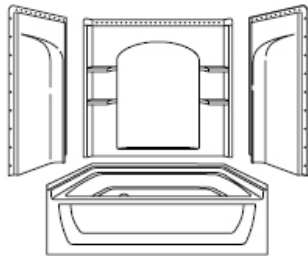

72120100

Code#	Description	Mfg#

Ensemble 48" Curve Alcove Shower

48" x 34" x 75-3/4". Alcove Shower Unit consists of receptor, two end walls and back wall. Features convenient shelving on back wall. Tongue-and-groove "snap-together" installation - no caulk required.

142-0650	White	72220100-0

Ensemble 48" Tile Alcove Shower

48" x 34" x 75-3/4". Alcove Shower Unit consists of receptor, two simulated tile end walls and simulated tile back wall. Features realistic 6" x 6" tile pattern and convenient shelving on back wall. Tongue-and-groove "snap-together" installation - some 100% silicone sealant is required to finish installation. CSA certified.

142-0648	White	72120100-0

Ensemble 32" Curve Bath/Shower

60" x 32" x 74". Alcove Shower Unit consists of 18" deep bath with 2" wainscot/tile ledge, two end walls and back wall. Features convenient shelving on back wall. Tongue-and-groove "snap-together" installation - some 100% silicone sealant is required to finish installation. Includes tub liner to protect bath during installation. CSA certified.

142-0670	White - Left Drain	71220110-0
142-0675	White - Right Drain	71220120-0

Ensemble 36" Bath/Shower

60" x 36" x 72". Bath/Shower Unit consists of 16" deep oval bath, two simulated tile end walls and simulated tile back wall. Features realistic 6" x 6" tile pattern and convenient shelving on back wall. Tongue-and-groove "snap-together" installation - no caulk required. Includes tub liner to protect bath during installation.

Bath/Shower		
142-0700	White - Left Hand	71100110-0
142-0705	White - Right Hand	71100120-0

Accord 36" Alcove Shower