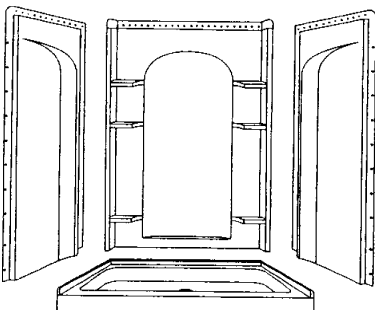

Seated Shower		OC-SS-48
142-0145	White	62030100-0

***Series 6204 60" Seated Shower***

60" x 34" x 76". Unit consists of four pieces: Seated unit consists of base (with two molded seats), two end walls, and back wall; with swirl gloss finish. Assembles without the need for caulk or grout for a water tight seal. Four convenient toiletry shelves and 18" towel bar provide storage for toiletries, soap and accessories.

	Bathbay	OC-AP-TS
142-0500	White - Right Hand	61030120-0
142-0550	White - Left Hand	61030110-0

72200100

**Ensemble 36" Curve Alcove Shower**

36" x 34" x 75-3/4". Alcove Shower Unit consists of receptor, two end walls and back wall. Features convenient shelving on back wall. Tongue-and-groove "snap-together" installation - no caulk required.

142-0600	White	72200100-0
----------	-------	------------

72100100

**Ensemble 36" Tile Alcove Shower**

36" x 34" x 75-3/4". Alcove Shower Unit consists of receptor, two simulated tile end walls and simulated tile back wall. Features realistic 6" x 6" tile pattern and convenient shelving on back wall. Tongue-and-groove "snap-together" installation - no caulk required.

142-0625	White	72100100-0
----------	-------	------------

72210100

**Ensemble 42" Curve Alcove Shower**

42" x 34" x 75-3/4". Alcove Shower Unit consists of receptor, two end walls and back wall. Features convenient shelving on back wall. Tongue-and-groove "snap-together" installation - some 100% silicone sealant is required to finish installation. CSA certified.